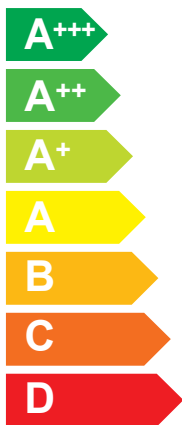

ENERG
енергия · ενεργεια

3302112

ELCO

AEROTOP SPLIT 08.2 M-CRX 2Z

A++

A+

Two icons showing sound power levels. The top icon shows a speaker inside a house with the value **43 dB**. The bottom icon shows a speaker outside a house with the value **56 dB**.

Legend for energy consumption in kW, represented by three colored squares: dark blue for 11 kW, medium blue for **08 kW**, and light blue for 04 kW.