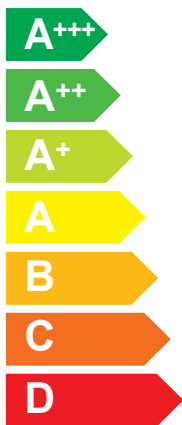

ENERG

енергия · ενεργεια

3302109

ELCO

AEROTOP SPLIT 05.2 M-CRX 1Z

A++

A+

Two icons showing sound power levels. The top icon shows a speaker inside a house with the value 39 dB. The bottom icon shows a speaker outside a house with the value 54 dB.

A legend for power consumption with three colored squares: dark blue for 08 kW, medium blue for 06 kW, and light blue for 03 kW.