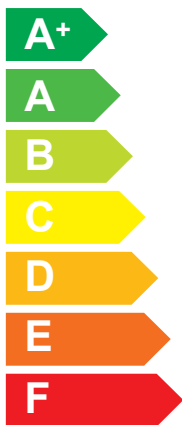

ENERG

енергия · ενεργεια

3302080

ELCO

AEROTOP MONO 08.2 M-CRX 2Z

A++

A+

Two icons showing sound power levels. The top icon shows a speaker inside a house with the value 42 dB. The bottom icon shows a speaker outside a house with the value 57 dB.

- 11 kW (dark blue square)
- 08 kW (medium blue square)
- 04 kW (light blue square)