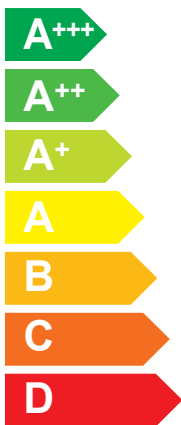

ENERG

енергия · ενεργεια

3302080

ELCO

AEROTOP MONO 08.2 M-CRX 2Z

A++

A+

Two icons showing sound power levels. The top icon shows a speaker inside a house with the value 42 dB. The bottom icon shows a speaker outside a house with the value 57 dB.

- 11 kW (dark blue square)
- 08 kW (medium blue square)
- 04 kW (light blue square)